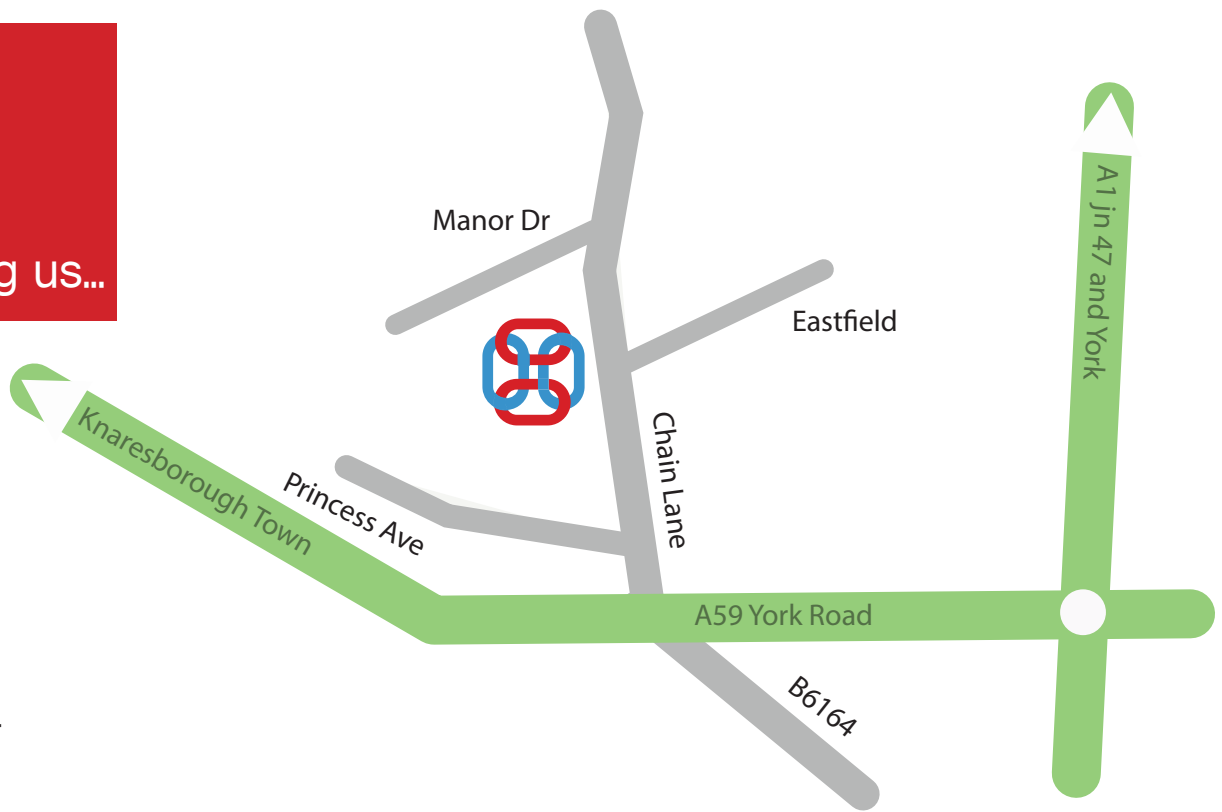

Finding us...

By Car

From the A1

Exit the A1 at junction 47 and follow the signs to Harrogate, Knaresborough A59

Turn right at the first major roundabout signposted to Knaresborough.

At the first major crossroads with traffic lights turn right into Chain Lane.

Chain Lane Community Hub is on the left hand side.

From the A658 Harrogate & Knaresborough By Pass

Turn left at the major roundabout signposted to Knaresborough.

At the first major crossroads with traffic lights turn right into Chain Lane.

Chain Lane Community Hub is on the left hand side.

By Train

The nearest railway station is Knaresborough with trains running from York and Harrogate/Leeds. Chain Lane Community Hub is about 1.5 km walk from the station or you might want to pre-book a taxi as there is no taxi rank at the station.